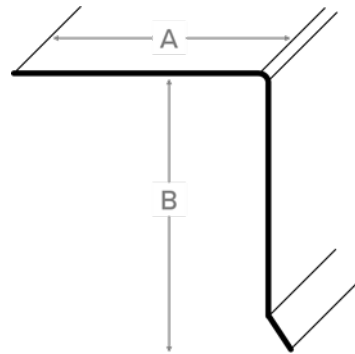

ROOF EDGE

ROOF EDGE

MATERIAL	GAUGE	A	B	FINISH	SKU	PACKAGED			
Steel	010	1-3/8"	1-3/8"	Mill Finish	TBNREA1515	25 / Bundle			
		1-3/4"	1"		TBREA1020				
		1-7/8"	1-7/8"		TBREA302020				
	012S	1-3/8"	1-3/8"	Black Smooth	TBNREA1515BLKS				
				Brown Smooth	TBNREA1515CBRS				
				Bronze Smooth	TBNREA1515CBZS				
		1-7/8"	1-7/8"	White Smooth	TBREA2020W9S				
				Black Smooth	TBREA2020BLKS				
				Brown Smooth	TBREA2020CBRS				
				Bronze Smooth	TBREA2020CBZS				
				012R	1-3/8"		1-3/8"	Black Rough Sawn	TBNREA1515BLKR
								Brown Rough Sawn	TBNREA1515CBRR
				Bronze Rough Sawn	TBNREA1515CBZR				
	016	3-7/8"	1-7/8"	Bronze Rough Sawn	TBREA2020CBZR				
				White Smooth	TBREA282040BWS				
				(90 Degree)					
			White Smooth	TBREA282040BWS12					
			(120 Degree)